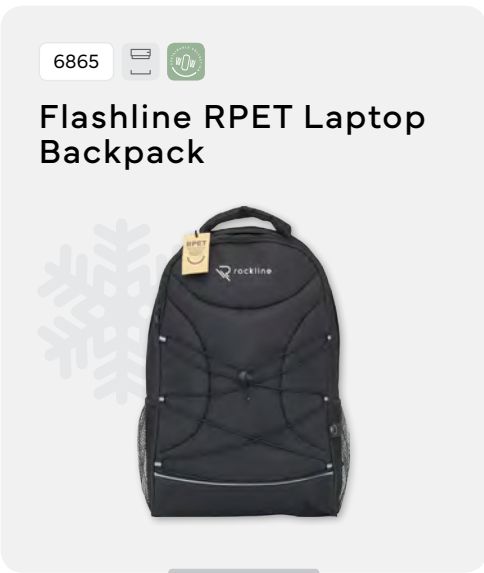

● .32 ● .90 ● .98

4796

Eastport RPET S

● .32 ● .90 ● .98

6865

Flashline RPET Laptop Backpack

MADE[®]
out of

Ontdek het mooie van MADE out of